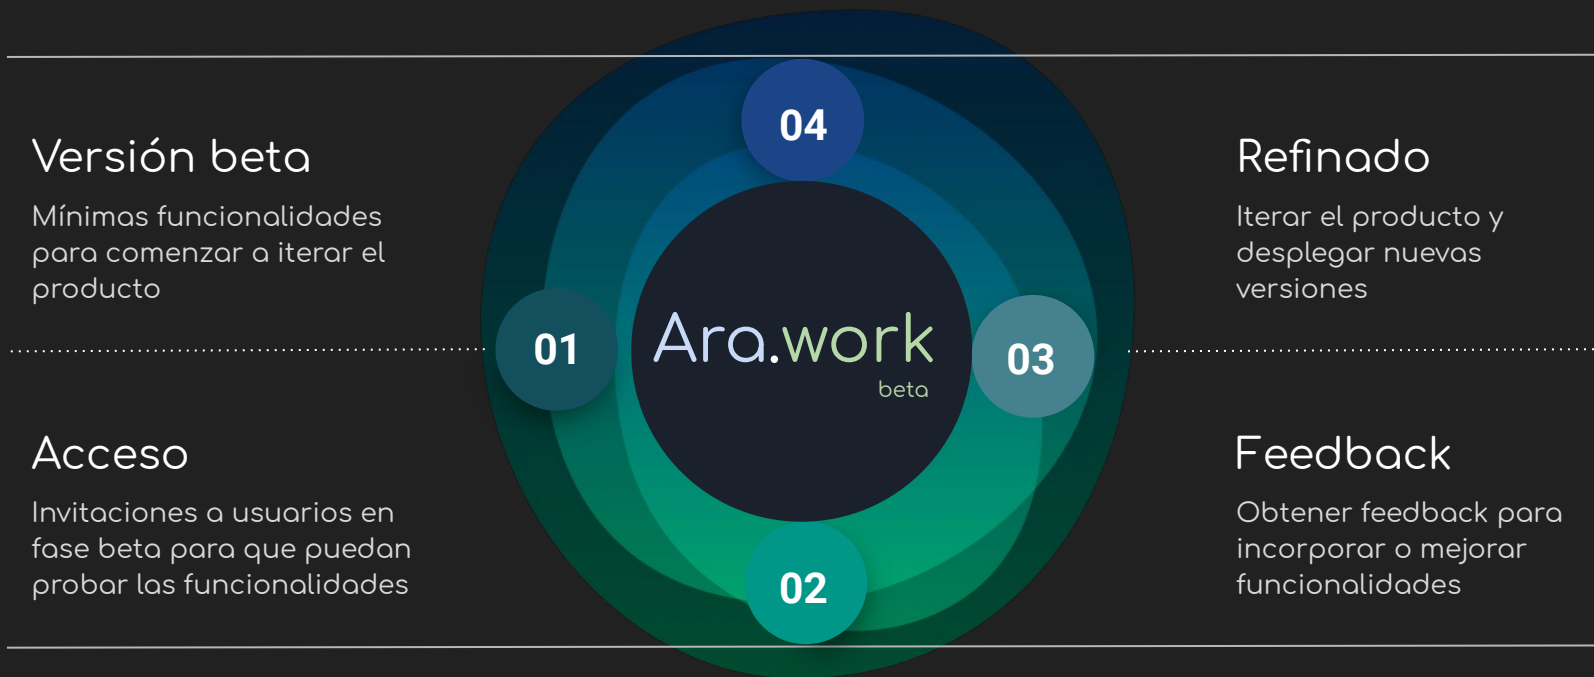

Ciclo de desarrollo iterativo